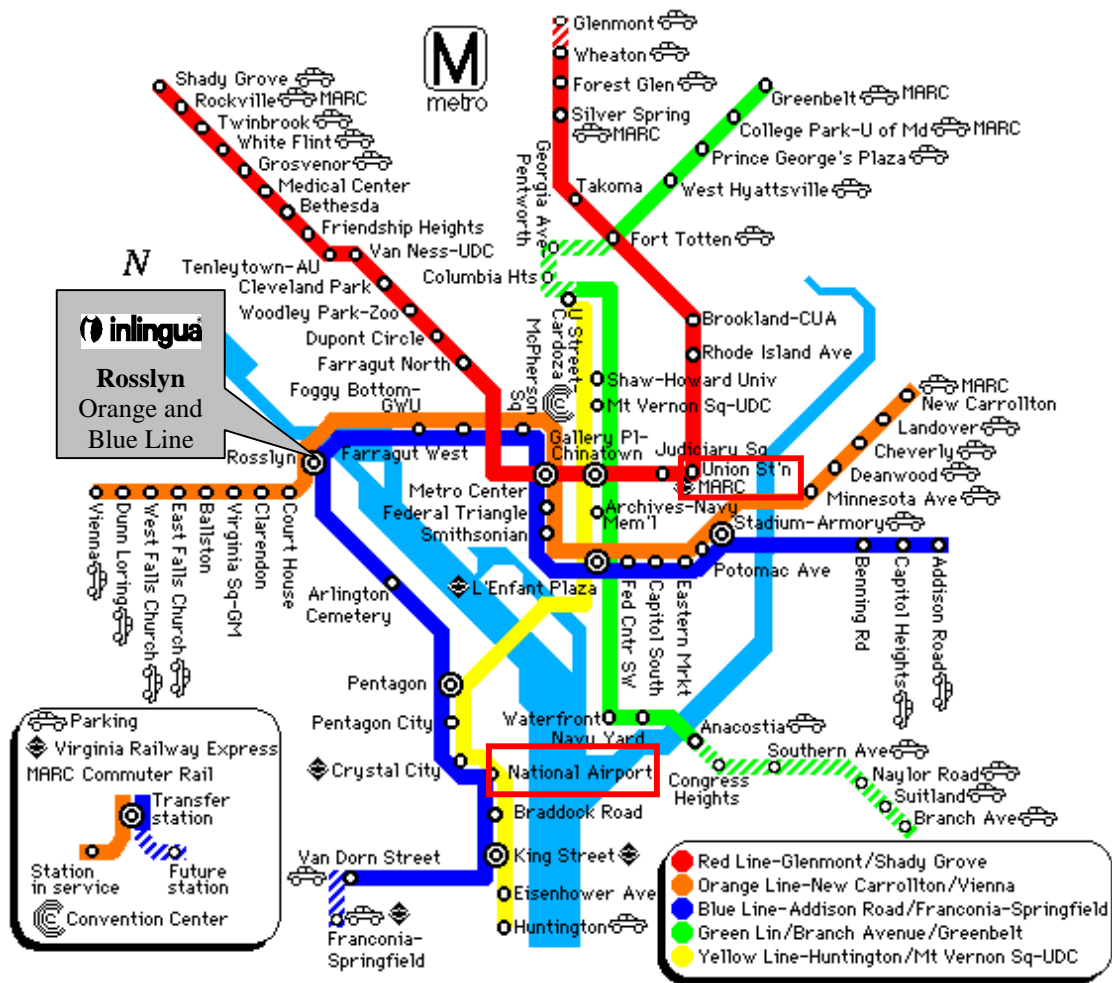

🌐 **Website:** www.inlinguadc.com

DIRECTIONS:

- **From all points north via I-95 South/270:** Take I-495 to Northern Virginia. Then Take I-66 East and follow instructions in local directions below (Via I-66).
- **From all points south via I-95 North:** Take I-395 N and follow instructions in local directions below (Via I-395).

Local Directions

- **Via I-395:** Take I-395 N to **Exit 8B** and follow directions to Rosslyn. (See attached map)
- **Via Route 50: Take Rt. 50 East to Rosslyn – Key Bridge Exit (N. Lynn St.). Make a left at the 3rd traffic light (19th St.); right on N. Moore St. and another right on Lee Hwy to Lynn Street.** (See attached map)
- **Via I-66:** Take I-66 East to **Exit 73 (Rosslyn Exit)**. That exit will put you on Lee Highway. Immediately after you pass Fort Myer Drive, move to the service road on your right hand side to turn right to either N. Lynn Street or N. Moore St. (See attached map)

METRO MAP:

inlingua
 Rosslyn
 Orange and
 Blue Line

Parking
 Virginia Railway Express
 MARC Commuter Rail
 Transfer station
 Station in service
 Future station
 Convention Center

Red Line-Glenmont/Shady Grove
 Orange Line-New Carrollton/Vienna
 Blue Line-Addison Road/Franconia-Springfield
 Green Lin/Branch Avenue/Greenbelt
 Yellow Line-Huntington/Mt Vernon Sq-UDC